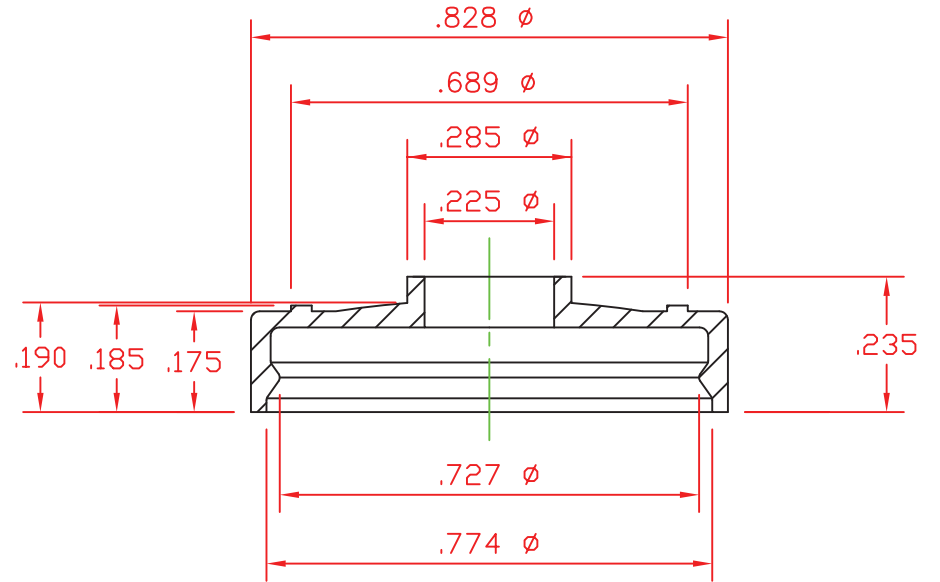

108202

24-490 Natural LDPE Pour Fitment
K.G. International - sales@kgint.com - +1 305 499-9816

COMPANY LOGO
ON UNDERSIDE

CAVITY NO.
ON UNDERSIDE

SECTION A-A
SCALE: 3X1