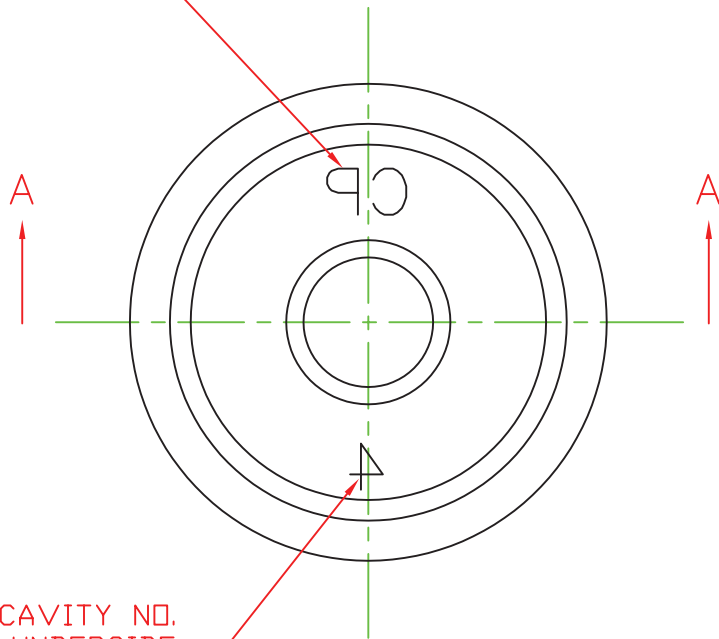

108202

24-490 Natural LDPE Pour Fitment
K.G. International - sales@kgint.com - +1 305 499-9816

COMPANY LOGO
ON UNDERSIDE

CAVITY NO.
ON UNDERSIDE

SECTION A-A
SCALE: 3X1